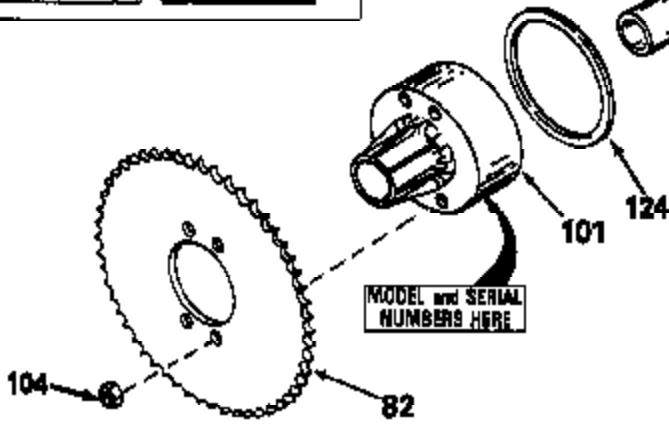

JOIST

SICHER IST DAS:
DAS ORIGINAL

47	48
47A	48A
47B	48B
47C	48C
47D	48D
47E	48E
47H	48H
47L	48L

47M	48M
47P	48P
47R	48R
47V	48V
47W	48W
47X	48X

Ref #	Part Number	Qty	Description
13	778221		Gear, Bevel (16 teeth)
14	778068		Gear, Pinion (16 teeth)
17	786040		Pin, Drive
26	792125		Ring, Retaining (4 required) (Pkg. of 2)
31	780001		Washer (3/4" ID x 1-1/2" OD x 1/16" t hick)
31A	780096		Washer, Thrust
47B	774801		Axle (18" long)
48B	774801		Axle (18" long)
82	786043		Sprocket. No Teeth 54. O.D. 8.823
82	786051		Sprocket. No Teeth 60. O.D. 9.841
82	786070		Sprocket. No Teeth 48. O.D. 7.920
82	786041A		Sprocket. No Teeth 45. O.D. 7.389
82	786042		Sprocket. No Teeth 40. O.D. 6.650
90	788067B	100-133D Peerless	Grease (32 oz. bottle Bentonite greas e)
101	774344		Differential Carrier Hsg (Incl. 137)
102	774345		Differential Carrier Hsg (Incl. 139)
103	792041		Screw, 5/16-18 x 3-3/4"
104A	792061		Washer, Flat, 5/16"
104	792042		Nut, Lock, 5/16-18 (Use as required)
137	780077		Bushing (3/4" ID x 1-1/16" OD x 2-1/1 6" long)
139	780077		Bushing (3/4 ID x 1-1/16" OD x 2-1/16 " long)