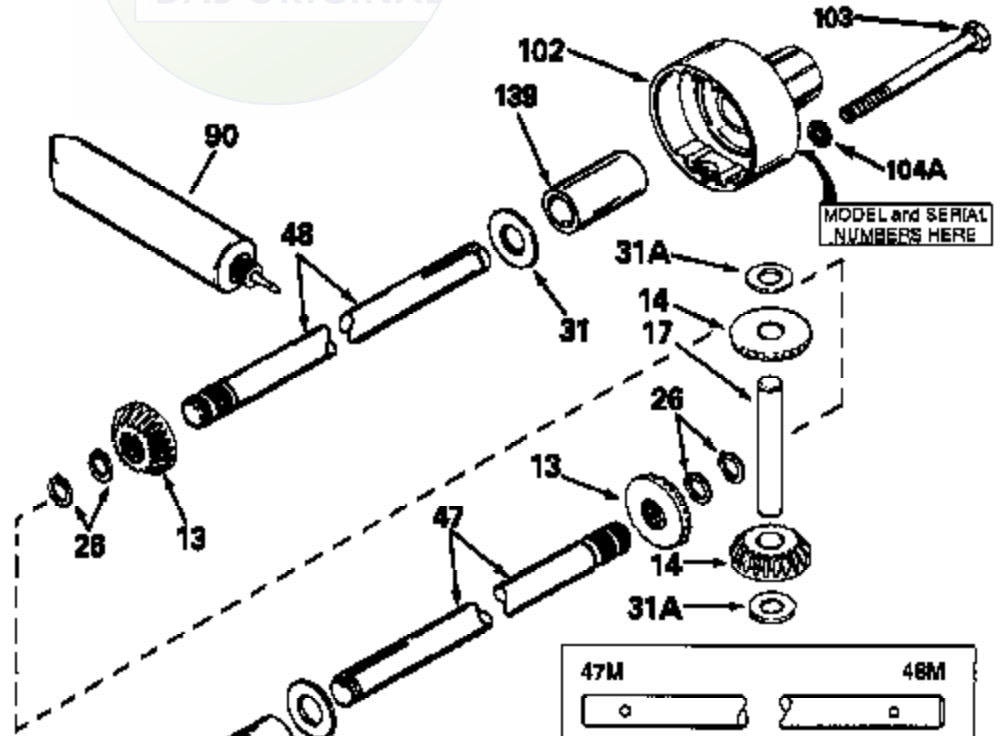

JOIST

SICHER IST DAS:
DAS ORIGINAL

47	48
47A	48A
47B	48B
47C	48C
47D	48D
47E	48E
47H	48H
47L	48L

47M	48M
47P	48P
47R	48R
47V	48V
47W	48W
47X	48X

Ref #	Part Number	Qty	Description
13	778221		Gear, Bevel (16 teeth)
14	778068		Gear, Pinion (16 teeth)
17	786040		Pin, Drive
26	792125		Ring, Retaining (4 required) (Pkg. of 2)
31	780001		Washer (3/4" ID x 1-1/2" OD x 1/16" t hick)
31A	780096		Washer, Thrust
47B	774801		Axle (18" long)
48B	774801		Axle (18" long)
82	786043		Sprocket. No Teeth 54. O.D. 8.823
82	786051		Sprocket. No Teeth 60. O.D. 9.841
82	786070		Sprocket. No Teeth 48. O.D. 7.920
82	786041A		Sprocket. No Teeth 45. O.D. 7.389
82	786042		Sprocket. No Teeth 40. O.D. 6.650
90	788067B	100-133D Peerless	Grease (32 oz. bottle Bentonite greas e)
101	774344		Differential Carrier Hsg (Incl. 137)
102	774345		Differential Carrier Hsg (Incl. 139)
103	792041		Screw, 5/16-18 x 3-3/4"
104A	792061		Washer, Flat, 5/16"
104	792042		Nut, Lock, 5/16-18 (Use as required)
137	780077		Bushing (3/4" ID x 1-1/16" OD x 2-1/1 6" long)
139	780077		Bushing (3/4 ID x 1-1/16" OD x 2-1/16 " long)